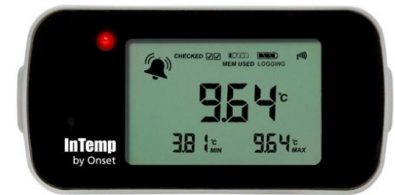

InTemp® CX403

InTemp Bluetooth Low Energy Ambient Temperature (CX403)

The InTemp® CX403 data logger features an internal sensor for monitoring ambient temperature. The logger communicates wirelessly via Bluetooth Low Energy to mobile devices. The CX403 features a built-in LCD display to view ambient temperature, advanced audible and visual alarm capabilities for notification of temperature excursions, and a NIST Certification of Calibration.

With the optional CX Gateway, you can get remote notifications of temperature excursions and automatically download data from loggers within range of the device. Learn more about the CX Gateway [here](#).

Supported Measurements:

Temperature