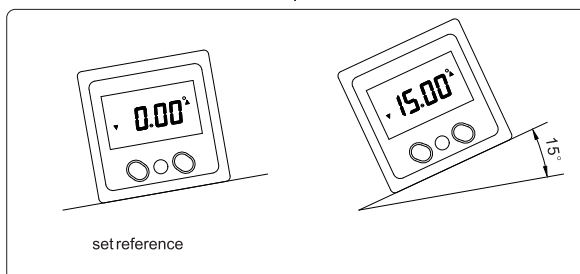

DIGITAL LEVEL

721

- ◆ Use as level or protractor
- ◆ Accuracy : $\pm 0.1^\circ$ (vertical and horizontal), $\pm 0.2^\circ$ (other direction)
- ◆ Absolute horizontal reference can save in memory for ever
- ◆ Button: on/off, zero
- ◆ Magnetic base
- ◆ Use in 4 directions
- ◆ Automatic power off

use as level

use as protractor

Code	Range	Resolution
721-180-01	0 - 360°(90°x4)	0.05°

DIGITAL LEVEL

723

- ◆ Use as level or protractor
- ◆ Use in 4 directions
- ◆ Magnetic base
- ◆ Accuracy : $\pm 0.1^\circ$ (vertical and horizontal), $\pm 0.2^\circ$ (other direction)
- ◆ Metal cover
- ◆ Adjust the display direction automatically

use as level

use as protractor

Code	Range	Resolution
723-360-01	0 - 360°(4x90°)	0.05°