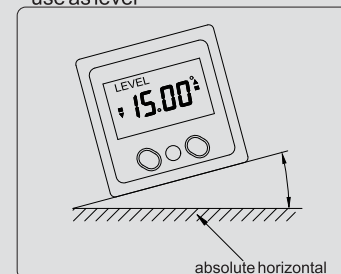

DIGITAL LEVEL

721

- ◆ Use as level or protractor
- ◆ Accuracy : $\pm 0.1^\circ$ (vertical and horizontal), $\pm 0.2^\circ$ (other direction)
- ◆ Absolute horizontal reference can save in memory for ever
- ◆ Button: on/off, zero
- ◆ Magnetic base
- ◆ Use in 4 directions
- ◆ Automatic power off

use as level

use as protractor

Code	Range	Resolution
721-180-01	0 - 360°(90°x4)	0.05°

DIGITAL LEVEL

723

- ◆ Use as level or protractor
- ◆ Use in 4 directions
- ◆ Magnetic base
- ◆ Accuracy : $\pm 0.1^\circ$ (vertical and horizontal), $\pm 0.2^\circ$ (other direction)
- ◆ Metal cover
- ◆ Adjust the display direction automatically

use as level

use as protractor

Code	Range	Resolution
723-360-01	0 - 360°(4x90°)	0.05°