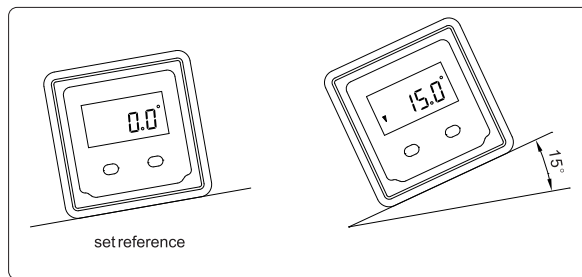

DIGITAL LEVEL

721

- ◆ Use as level or protractor
- ◆ Accuracy : $\pm 0.1^\circ$ (vertical and horizontal), $\pm 0.2^\circ$ (other direction)
- ◆ Absolute horizontal reference can save in memory for ever
- ◆ Button: on/off, zero
- ◆ Magnetic base
- ◆ Use in 4 directions
- ◆ Automatic power off

use as level

use as protractor

Code	Range	Resolution
721-180-01	0 - 360°(90°x4)	0.05°

DIGITAL LEVEL

723

- ◆ Use as level or protractor
- ◆ Use in 4 directions
- ◆ Magnetic base
- ◆ Accuracy : $\pm 0.1^\circ$ (vertical and horizontal), $\pm 0.2^\circ$ (other direction)
- ◆ Metal cover
- ◆ Adjust the display direction automatically

use as level

use as protractor

Code	Range	Resolution
723-360-01	0 - 360°(4x90°)	0.05°