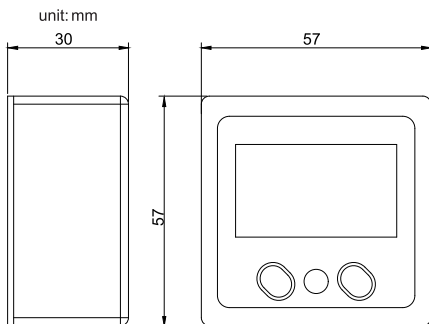

DIGITAL LEVEL

721

- ◆ Use as level or protractor
- ◆ Accuracy : $\pm 0.1^\circ$ (vertical and horizontal), $\pm 0.2^\circ$ (other direction)
- ◆ Absolute horizontal reference can save in memory for ever
- ◆ Button: on/off, zero
- ◆ Magnetic base
- ◆ Use in 4 directions
- ◆ Automatic power off

use as level

use as protractor

Code	Range	Resolution
721-180-01	0 - 360°(90°x4)	0.05°

DIGITAL LEVEL

723

- ◆ Use as level or protractor
- ◆ Use in 4 directions
- ◆ Magnetic base
- ◆ Accuracy : $\pm 0.1^\circ$ (vertical and horizontal), $\pm 0.2^\circ$ (other direction)
- ◆ Metal cover
- ◆ Adjust the display direction automatically

use as level

use as protractor

Code	Range	Resolution
723-360-01	0 - 360°(4x90°)	0.05°