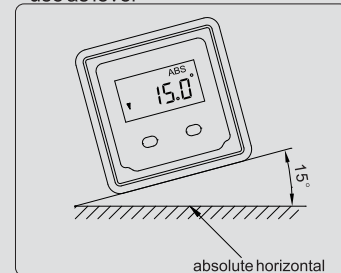

DIGITAL LEVEL

721

- ◆ Use as level or protractor
- ◆ Accuracy : $\pm 0.1^\circ$ (vertical and horizontal), $\pm 0.2^\circ$ (other direction)
- ◆ Absolute horizontal reference can save in memory for ever
- ◆ Button: on/off, zero
- ◆ Magnetic base
- ◆ Use in 4 directions
- ◆ Automatic power off

use as level

use as protractor

Code	Range	Resolution
721-180-01	0 - 360°(90°x4)	0.05°

DIGITAL LEVEL

723

- ◆ Use as level or protractor
- ◆ Use in 4 directions
- ◆ Magnetic base
- ◆ Accuracy : $\pm 0.1^\circ$ (vertical and horizontal), $\pm 0.2^\circ$ (other direction)
- ◆ Metal cover
- ◆ Adjust the display direction automatically

use as level

use as protractor

Code	Range	Resolution
723-360-01	0 - 360°(4x90°)	0.05°