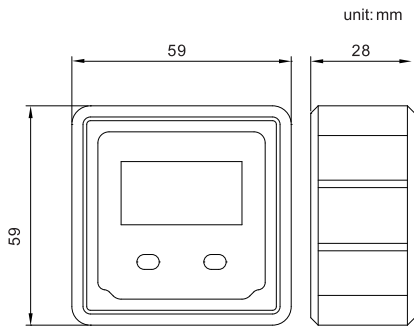

DIGITAL LEVEL

721

- ◆ Use as level or protractor
- ◆ Accuracy : $\pm 0.1^\circ$ (vertical and horizontal), $\pm 0.2^\circ$ (other direction)
- ◆ Absolute horizontal reference can save in memory for ever
- ◆ Button: on/off, zero
- ◆ Magnetic base
- ◆ Use in 4 directions
- ◆ Automatic power off

use as level

use as protractor

Code	Range	Resolution
721-180-01	0 - 360°(90°x4)	0.05°

DIGITAL LEVEL

723

- ◆ Use as level or protractor
- ◆ Use in 4 directions
- ◆ Magnetic base
- ◆ Accuracy : $\pm 0.1^\circ$ (vertical and horizontal), $\pm 0.2^\circ$ (other direction)
- ◆ Metal cover
- ◆ Adjust the display direction automatically

use as level

use as protractor

Code	Range	Resolution
723-360-01	0 - 360°(4x90°)	0.05°