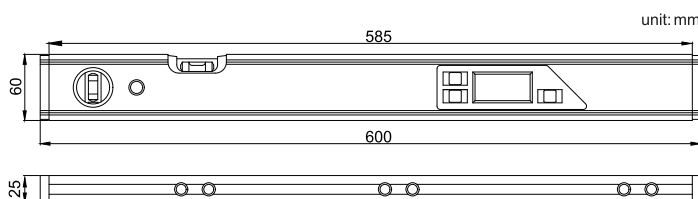

DIGITAL LEVEL

724

unit: mm

- ◆ Use as level or protractor
- ◆ Accuracy : $\pm 0.1^\circ$ (vertical and horizontal), $\pm 0.2^\circ$ (other direction)
- ◆ Buttons: on/off, CAL, hold, alarm, Mode, Ref
- ◆ With vertical and horizontal vials
- ◆ Magnetic base
- ◆ Adjust the display direction automatically

Code	Range	Resolution
724-360-01	0 - 360° (4x90°)	0.05°

DIGITAL LEVEL

725

unit: mm

- ◆ Use as level or protractor
- ◆ Accuracy : $\pm 0.1^\circ$ (vertical and horizontal), $\pm 0.2^\circ$ (other direction)
- ◆ Buttons: on/off, ABS, hold, alarm unit, backlight
- ◆ With vertical and horizontal vials
- ◆ Absolute horizon reference can save in memory for ever
- ◆ Magnetic base
- ◆ Adjust the display direction automatically

Code	Range	Resolution
725-360-01	0 - 360° (4x90°)	0.05°