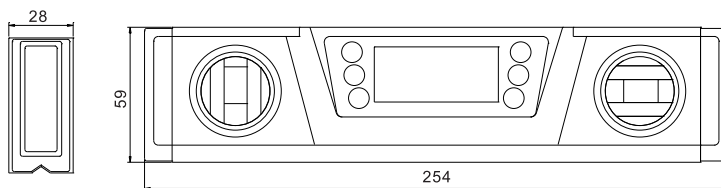

DIGITAL LEVEL

724

unit: mm

- ◆ Use as level or protractor
- ◆ Accuracy : $\pm 0.1^\circ$ (vertical and horizontal), $\pm 0.2^\circ$ (other direction)
- ◆ Buttons: on/off, CAL, hold, alarm, Mode, Ref
- ◆ With vertical and horizontal vials
- ◆ Magnetic base
- ◆ Adjust the display direction automatically

Code	Range	Resolution
724-360-01	0 - 360° (4x90°)	0.05°

DIGITAL LEVEL

725

unit: mm

- ◆ Use as level or protractor
- ◆ Accuracy : $\pm 0.1^\circ$ (vertical and horizontal), $\pm 0.2^\circ$ (other direction)
- ◆ Buttons: on/off, ABS, hold, alarm unit, backlight
- ◆ With vertical and horizontal vials
- ◆ Absolute horizon reference can save in memory for ever
- ◆ Magnetic base
- ◆ Adjust the display direction automatically

Code	Range	Resolution
725-360-01	0 - 360° (4x90°)	0.05°